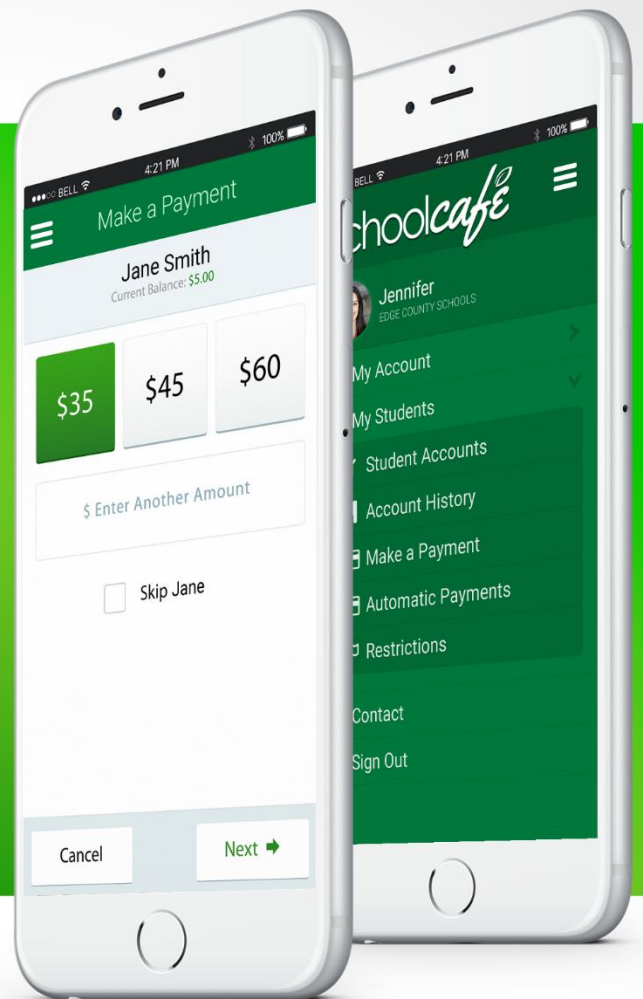

schoolcafé

Formerly ParentOnline

- View your child's cafeteria account balance
- Make payments to your child's cafeteria account
- Review daily spending and purchases
- Low balance reminders

La Mesa-Spring Valley Schools is proud to offer SchoolCafé, a safe and secure way for parents to make online payments to their children's cafeteria accounts.