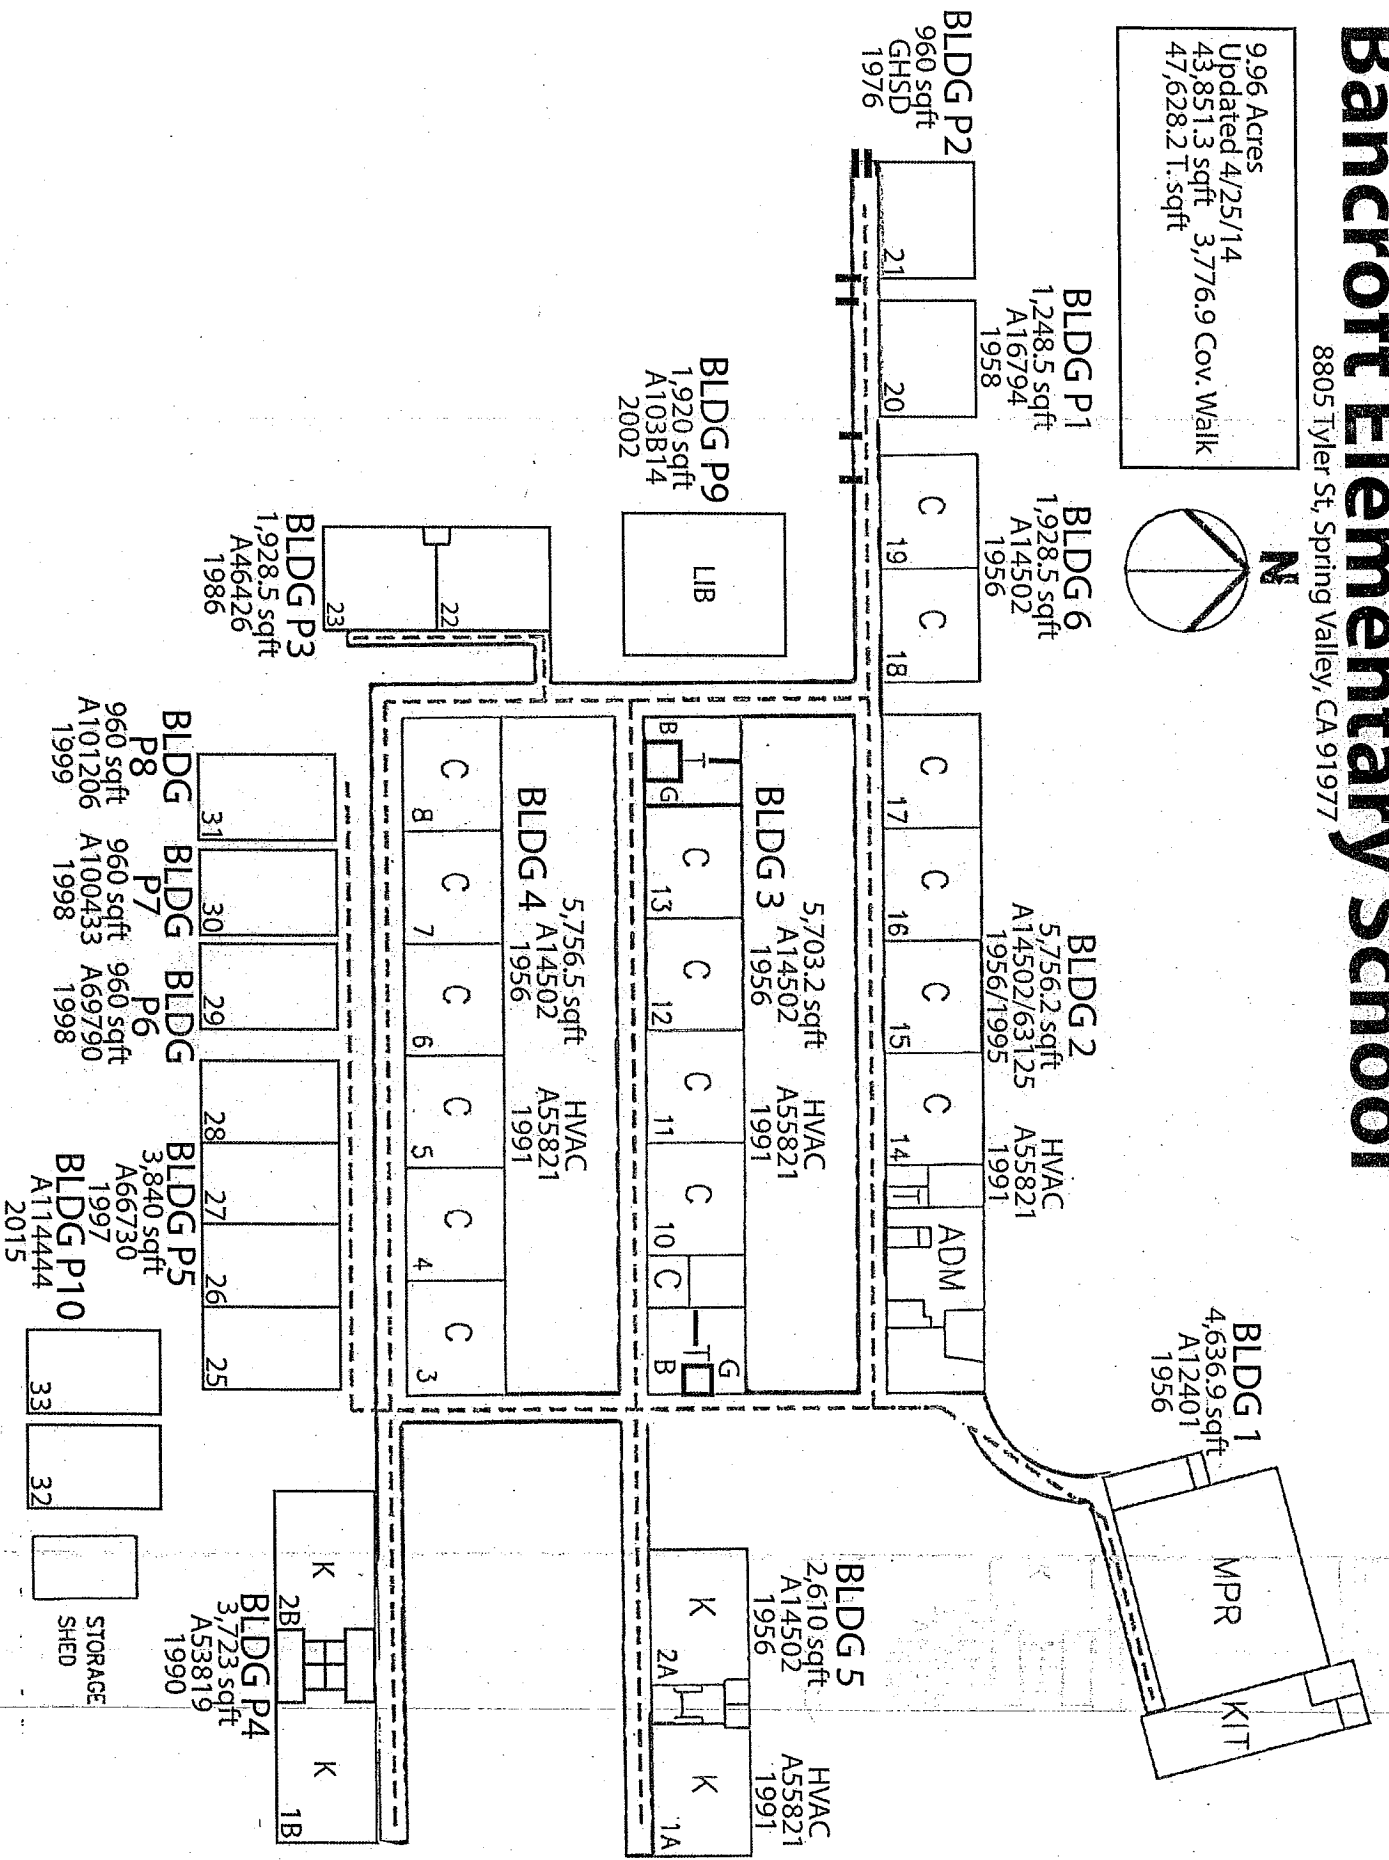

# Bancroft Elementary School

8805 Tyler St, Spring Valley, CA 91977

9.96 Acres  
 Updated 4/25/14  
 43,851.3 sqft 3,776.9 Cov. Walk  
 47,628.2 T. sqft

BLDG 3  
4,504.9 sqft  
A18354  
1960  
Slab Repair  
A59490  
1993