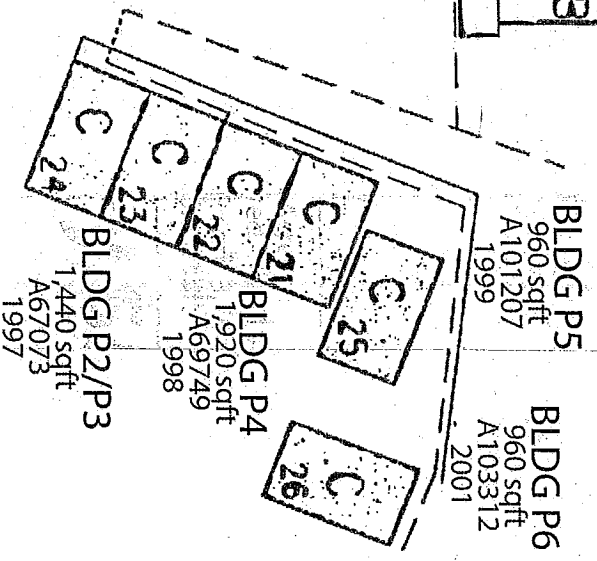

# Bancroft Elementary School

8805 Tyler St, Spring Valley, CA 91977

9.96 Acres  
 Updated 4/25/14  
 43,851.3 sqft 3,776.9 Cov. Walk  
 47,628.2 T. sqft

BLDG 3  
4,504.9 sqft  
A18354  
1960  
Slab Repair  
A59490  
1993

BLDG 4  
4,504.9 sqft  
A18354  
1960  
Slab Repair  
A59490  
1993

BLDG 5  
4,473.1 sqft  
A18354  
1960  
Slab Repair  
A59490  
1993

11.65 Acres  
Updated 4/25/14  
37,422 sqft 3,754.6 cov. walk  
41,176.6 T. sqft