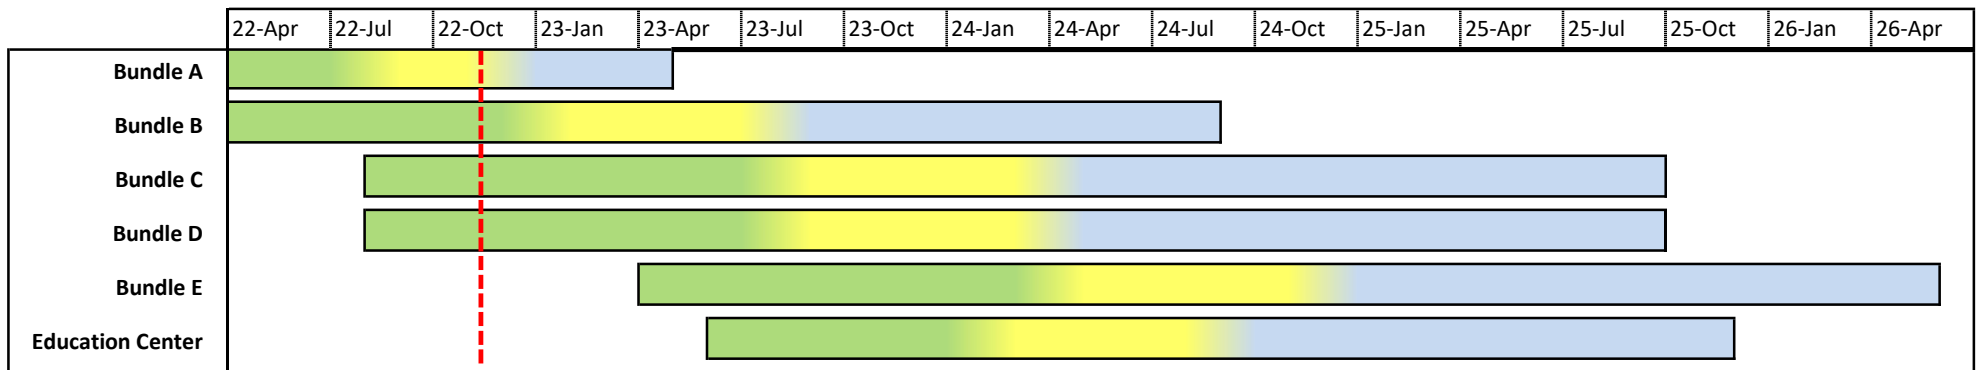

LA MESA-SPRING VALLEY SCHOOLS

Measure V Bond Program

Program (Rollup) Schedule

Design
 DSA & Bidding Award
 Construction & Closeout
 Current Date