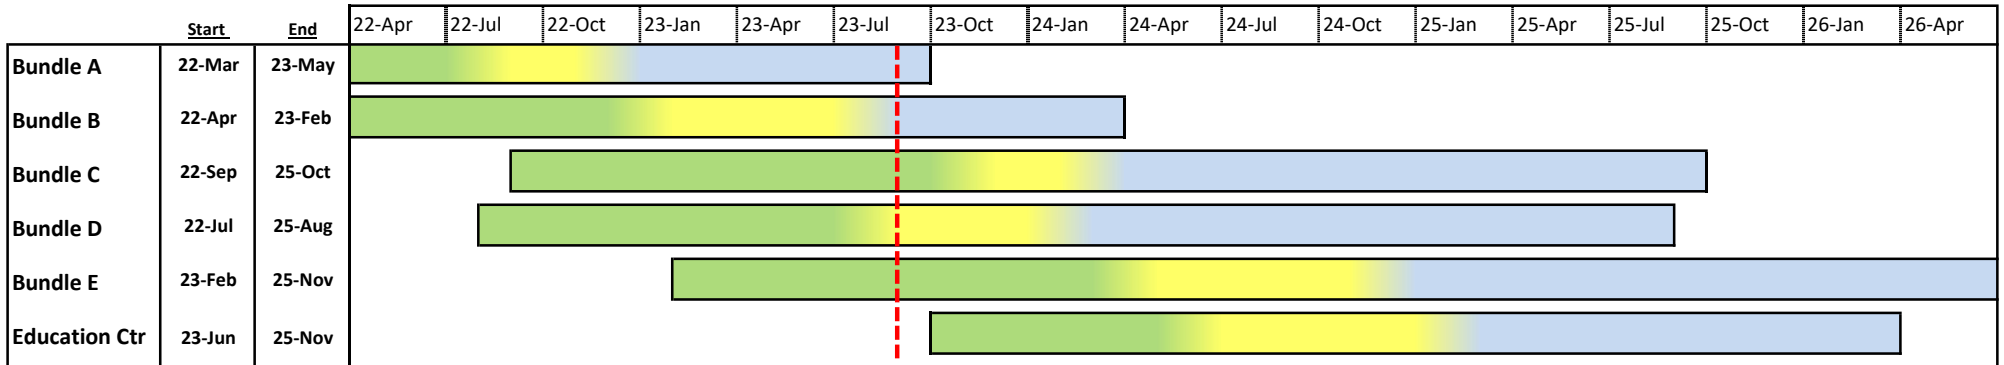

LA MESA-SPRING VALLEY SCHOOLS

Measure V Bond Program

Program (Rollup) Schedule - September 13, 2023

Design
 DSA & Bidding Award
 Construction & Closeout
 Current Date