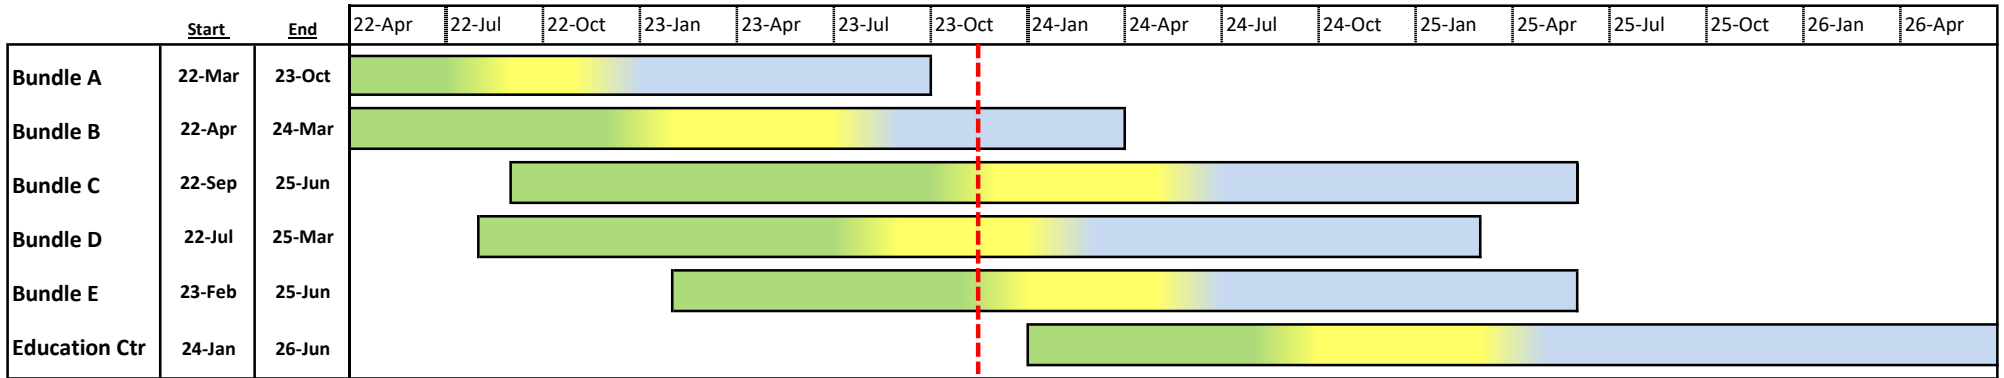

LA MESA-SPRING VALLEY SCHOOLS

Measure V Bond Program

Program (Rollup) Schedule - November 15, 2023

Design
 DSA & Bidding Award
 Construction & Closeout
 Current Date