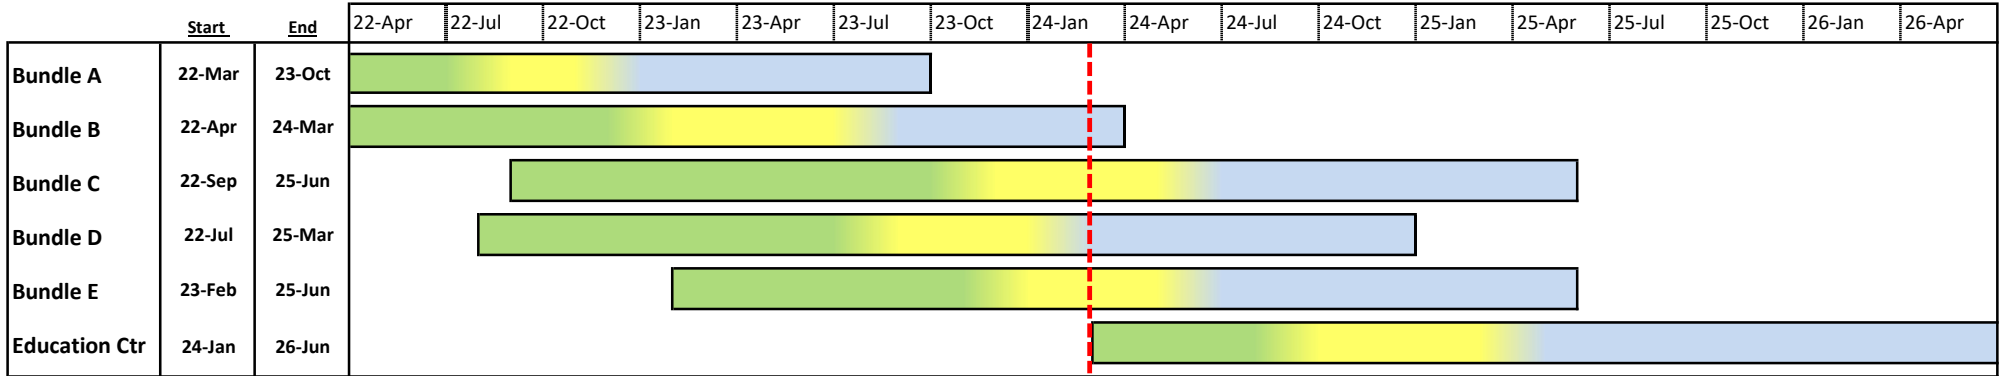

LA MESA-SPRING VALLEY SCHOOLS

Measure V Bond Program

Program (Rollup) Schedule - March 13, 2023

Design
 DSA & Bidding Award
 Construction & Closeout
 Current Date