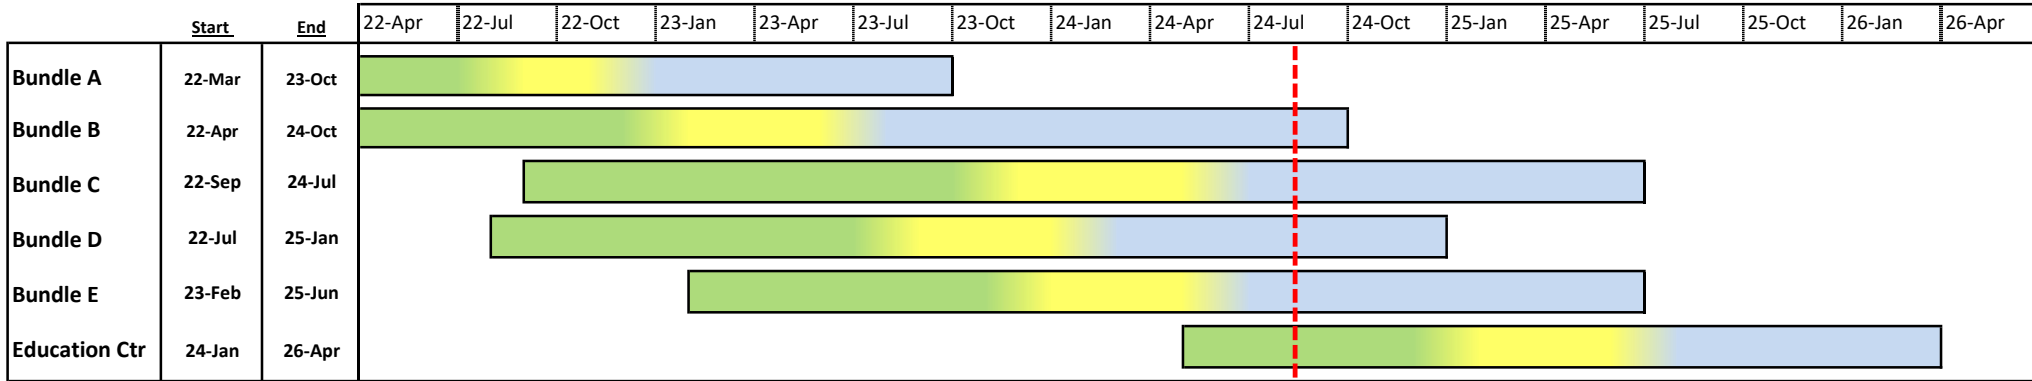

LA MESA-SPRING VALLEY SCHOOLS

Measure V Bond Program

Program (Rollup) Schedule - August 14, 2024

Design
 DSA & Bidding Award
 Construction & Closeout
 Current Date